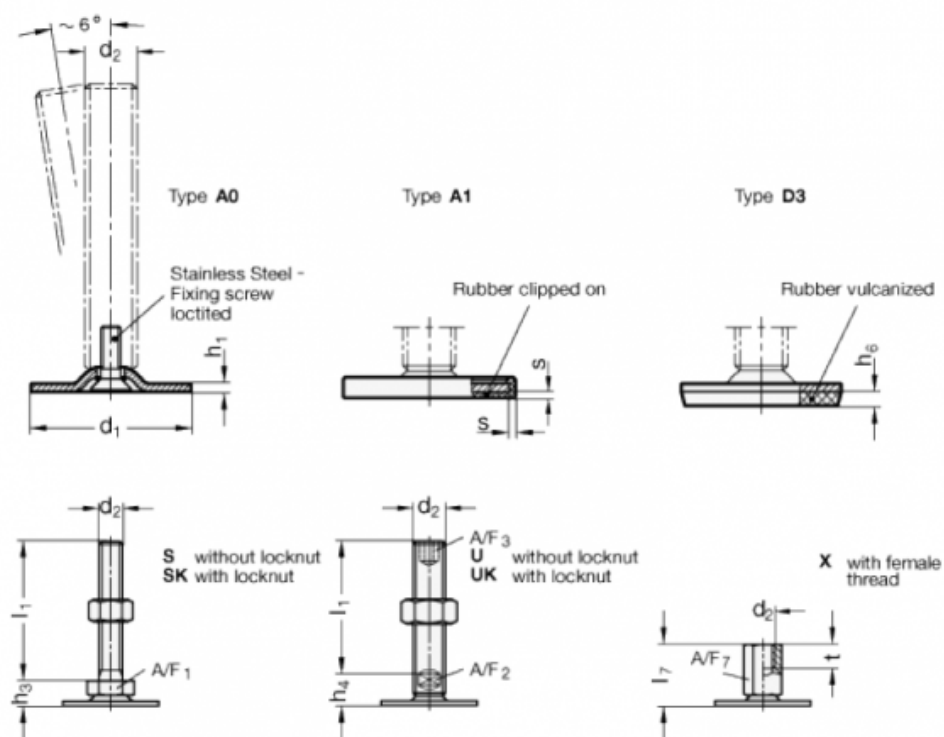

# Data Sheet

Article number: 204040M863A1S

Description: E+G levelling foot  
GN 40-40-M8-63-A1-S

Note: S Without nut, External hexagon at the bottom

## Measures

A/F1	= 17
d1	= 40
d2	= M8
h1	= 2
h3	= 11
h6	=
l1	= 63
s	= 1.5